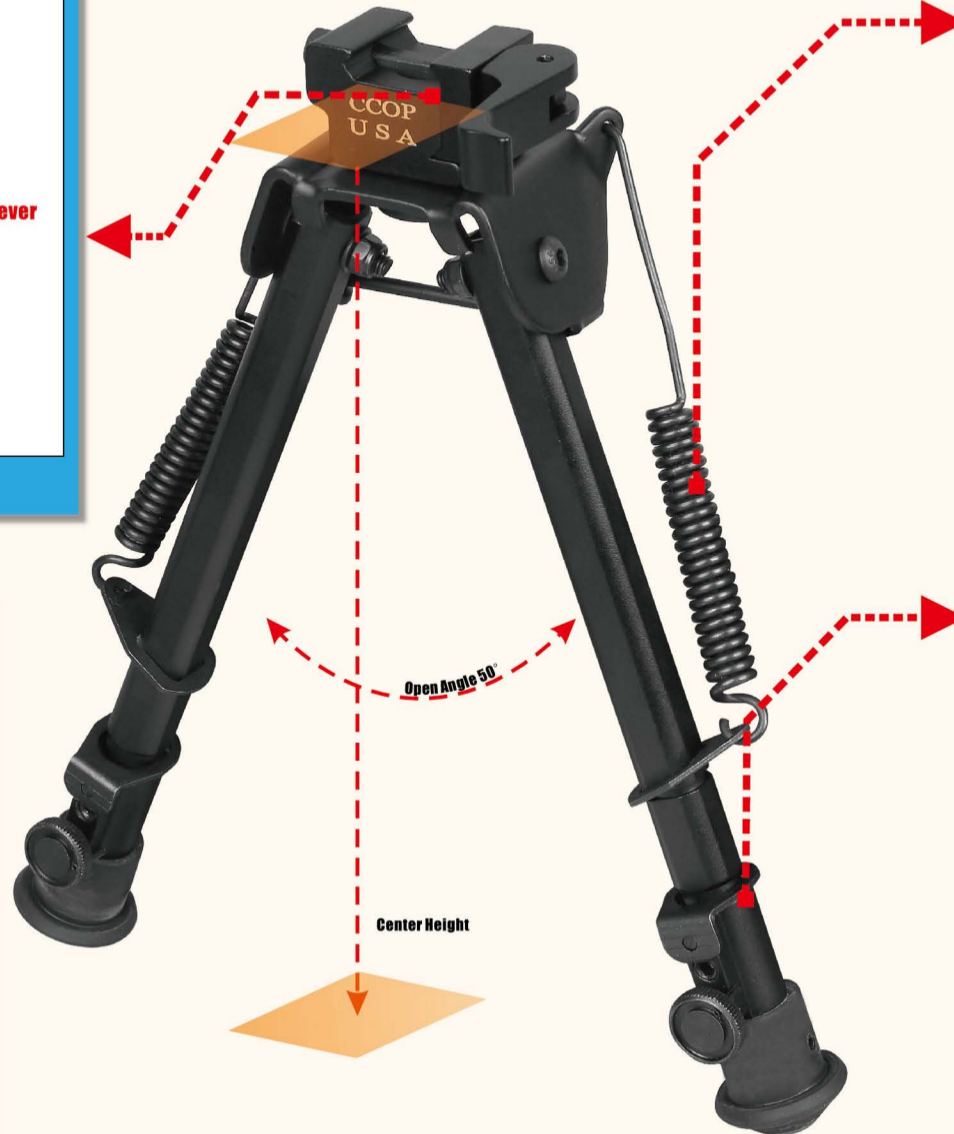

Quick Release Tactical Bipods

BP-R79 Series