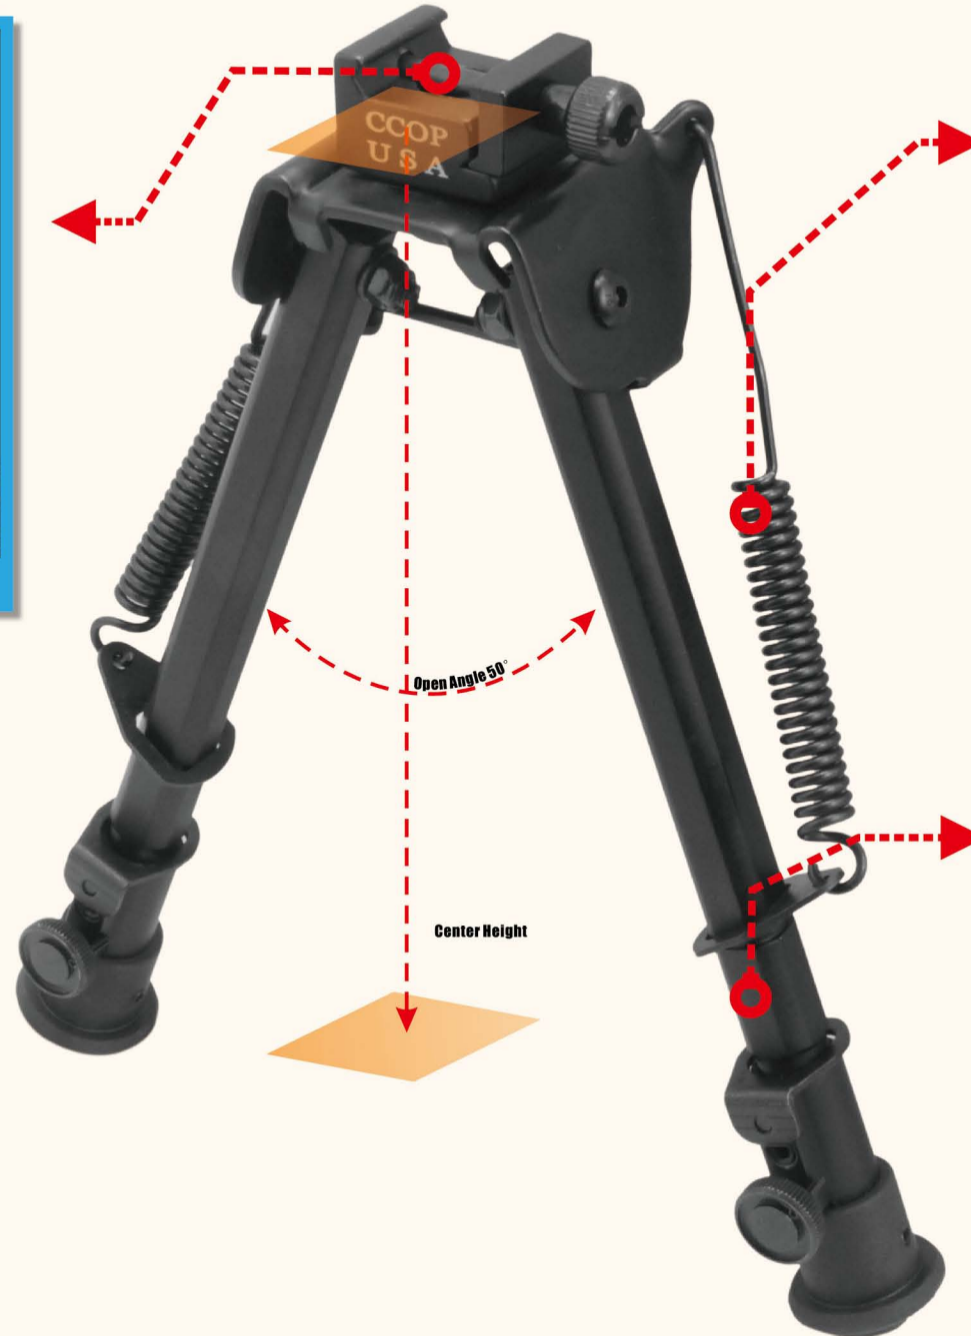

Model	B-29S	BP-29M	BP-29L	BP-29XL
Posi-lock	✓	✓	✓	✓
Swivel	✓	✓	✓	✓
Extendable Legs	✓	✓	✓	✓
Foldable Arms	✓	✓	✓	✓
Reversible Arms-Folding	✓	✓	✓	✓
Stand	Rubber	Rubber	Rubber	Rubber
Net Weight	532g	574g	594g	670g
Center Height(Min-Max)	6"-9"	7.87"-11.42"	10.23"-12.99"	13.38"-22.83"
Leg Length(Min-Max)	5.9"-9"	7.89"-12"	10.6"-14.17"	13.78"-24.6"

Barrel Clamp Bipods

- 1) Durable aluminum construction
- 2) Reinforced clamping adjustment wheel
- 3) Unique Posi-lock to prevent tipping
- 4) Adjustable legs and rubberized stand

BP-59 Series

Panning Rotation

Posi-lock Feature to Prevent Tipping

Extendable Legs

Model	BP-59Mini	BP-59S	BP-59M	BP-59L	BP-59XL
Posi-lock	✓	✓	✓	✓	✓
Extendable Legs	✓	✓	✓	✓	✓
Foldable Arms	✓	✓	✓	✓	✓
Reversible Arms-Folding	✓	✓	✓	✓	✓
Stand	Rubber	Rubber	Rubber	Rubber	Rubber
Net Weight	248 g	272.4g	370g	411g	494g
Center Height(Min-Max)	6.10"-6.69"	7.10"-8.66"	8.66"-10.55"	11.02"-14.57"	14.76"-23.43"
Leg Length(Min-Max)	5.51"-6.10"	6.69"-8.30"	8.27"-10.43"	10.83"-14.57"	14.96"-24.01"

Tactical Bipods

- 1) Durable aluminum construction
- 2) Picatinny rail mount
- 3) Unique Posi-lock to prevent tipping
- 4) Adjustable legs and rubberized stand

BP-79 Series

Model	BP-79S	BP-79M	BP-79L	BP-79XL
Posi-lock	✓	✓	✓	✓
Extendable Legs	✓	✓	✓	✓
Foldable Arms	✓	✓	✓	✓
Reversible Arms-Folding	✓	✓	✓	✓
Stand	Rubber	Rubber	Rubber	Rubber
Net Weight	384g	455g	489g	566g
Center Height(Min-Max)	6.30"-7.68"	8.2"-12.80"	10.24"-13.98"	13.39"-22.83"
Leg Length(Min-Max)	5.71"-7.28"	7.87"-12.60"	10.24"-14.17"	13.31"-23.62"