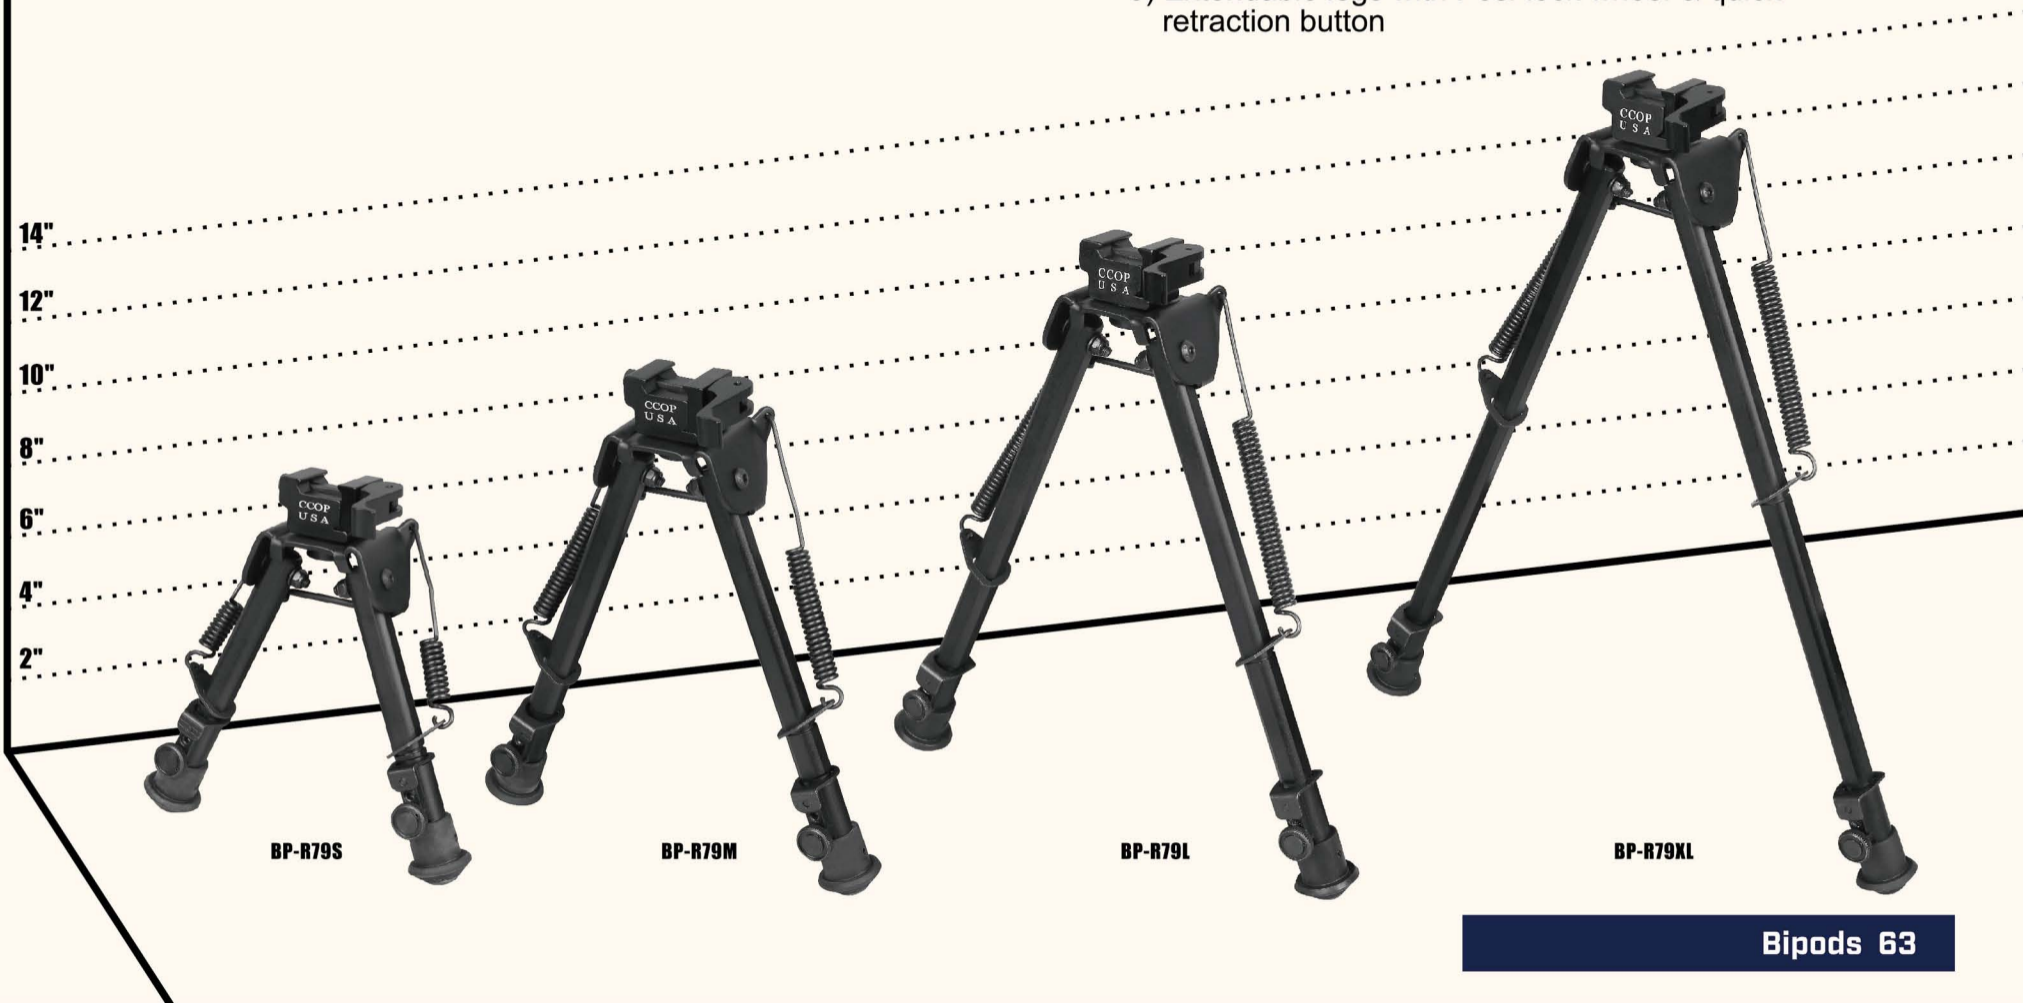

- 1) Locking Screw
- 2) Adjustment Nut (+/-1mm)
- 3) Picatinny Deck
- 4) Springs
- 5) Rail Clamp
- 6) Metal Spacer
- 7) Cross Bolt
- 8) Quick Detach Lever

Model	BP-R59Mini	BP-R59S	BP-R59M	BP-R59L	BP-R59XL
Posi-Lock	Yes	Yes	Yes	Yes	Yes
Extendable Legs	Yes	Yes	Yes	Yes	Yes
Reversible Arms-Folding	Yes	Yes	Yes	Yes	Yes
Stand	Rubber	Rubber	Rubber	Rubber	Rubber
Net Weight	290	330	370	411	494
Center Height (Min-Max)	6.10"-6.69"	7.10"-8.66"	8.66"-10.55"	11.02"-14.57"	14.76"-23.43"
Leg Length (Min-Max)	5.51"-6.10"	6.69"-8.30"	8.27"-10.43"	10.83"-14.57"	14.96"-24.01"

Model	BP-R79S	BP-R79M	BP-R79L	BP-R79XL
Posi-Lock	Yes	Yes	Yes	Yes
Extendable Legs	Yes	Yes	Yes	Yes
Reversible Arms-Folding	Yes	Yes	Yes	Yes
Stand	Rubber	Rubber	Rubber	Rubber
Net Weight	384	455	489	566
Center Height (Min-Max)	6.3"-7.68"	8.27"-12.80"	10.24"-13.98"	13.39"-22.83"
Leg Length (Min-Max)	5.71"-7.28"	7.87"-12.60"	10.24"-14.17"	13.31"-23.62"

9915001 (12")

Plastic Bipods

Model	BP-R5	BP-R6	9915002	9915001
Posi-lock	X	X	X	X
Swivel	X	X	X	X
Extendable Legs	✓	✓	X	X
Foldable Arms	X	X	X	X
Reversible Arms-Folding	✓	✓	X	X
Stand	Rubber	Rubber	Nylon	Nylon
Net Weight	150g	178g	114g	142g
Center Height(Min-Max)	6.30"-8.07"	8.66"-11.81"	6.5"	9"
Leg Length(Min-Max)	6.69"-8.86"	9.25"-12.50"	8"	11"