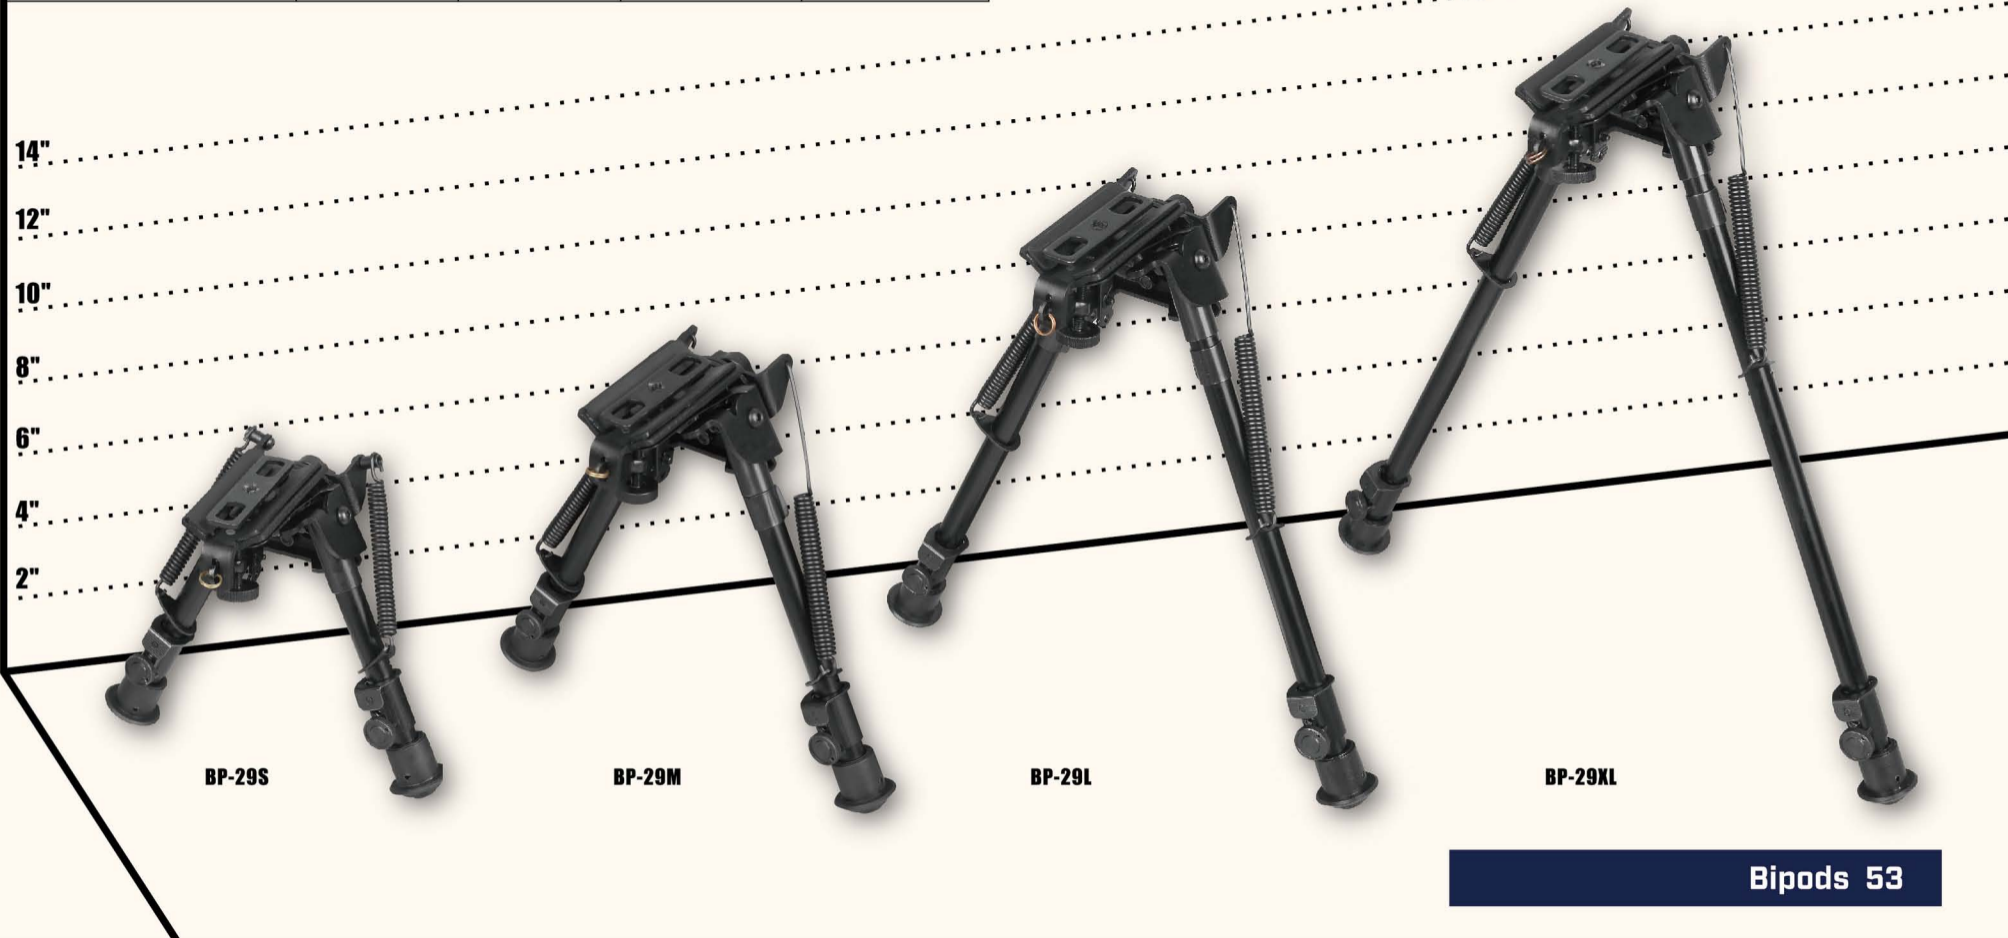

BP-ADP002
Swivel Stud

- 1) Adapter Body
- 2) Locking Nut
- 3) Sling Swivel Hole
- 4) Locking Pin

BP-19 Series

Model	BP-19S	BP-19M	BP-19L	BP-19XL
Posi-lock	✓	✓	✓	✓
Swivel	X	X	X	X
Extendable Legs	✓	✓	✓	✓
Foldable Arms	✓	✓	✓	✓
Reversible Arms-Folding	✓	✓	✓	✓
Stand	Rubber	Rubber	Rubber	Rubber
Net Weight	452g	486g	508g	584g
Center Height(Min-Max)	6"-9"	7.87"-11.42"	10.23"-12.99"	13.38"-22.83"
Leg Length(Min-Max)	5.9"-9"	7.89"-12"	10.6"-14.17"	13.78"-24.6"

Model	B-29S	BP-29M	BP-29L	BP-29XL
Posi-lock	✓	✓	✓	✓
Swivel	✓	✓	✓	✓
Extendable Legs	✓	✓	✓	✓
Foldable Arms	✓	✓	✓	✓
Reversible Arms-Folding	✓	✓	✓	✓
Stand	Rubber	Rubber	Rubber	Rubber
Net Weight	532g	574g	594g	670g
Center Height(Min-Max)	6"-9"	7.87"-11.42"	10.23"-12.99"	13.38"-22.83"
Leg Length(Min-Max)	5.9"-9"	7.89"-12"	10.6"-14.17"	13.78"-24.6"

BP-39 Series

Model	BP-39Mini	BP-39S	BP-39M	BP-39L	BP-39XL
Posi-lock	✓	✓	✓	✓	✓
Extendable Legs	✓	✓	✓	✓	✓
Foldable Arms	✓	✓	✓	✓	✓
Reversible Arms-Folding	✓	✓	✓	✓	✓
Stand	Rubber	Rubber	Rubber	Rubber	Rubber
Net Weight	261.05g	283.75g	328g	370g	452g
Center Height(Min-Max)	6.10"-6.69"	6.69"-8.30"	8.66"-10.43"	10.83"-14.37"	14.76"-23.23"
Leg Length(Min-Max)	5.51"-6.10"	6.90"-8.46"	8.27"-10.43"	10.63"-14.37"	14.96"-24.01"