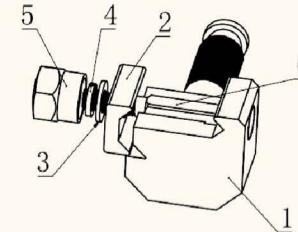

BP-ADP001
Picatinny/Weaver, standard

1) Picatinny Deck
2) Rail Clamp
3) Flat Spacer
4) Spring Gasket
5) Locking Nut
6) Cross Bolt