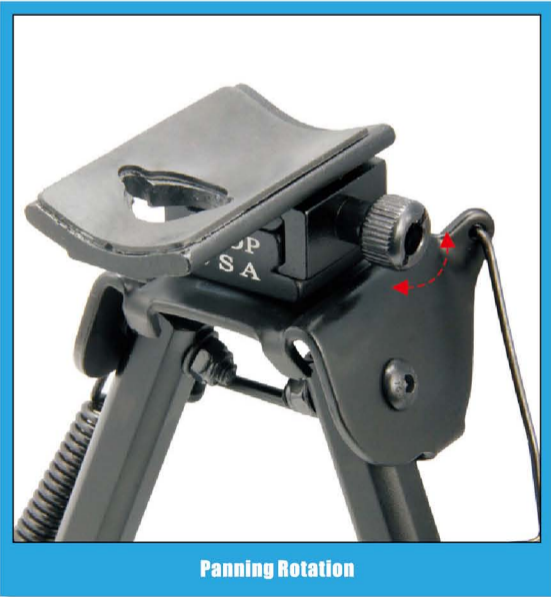

Barrel Clamp Bipods

- 1) Durable aluminum construction
- 2) Reinforced clamping adjustment wheel
- 3) Unique Posi-lock to prevent tipping
- 4) Adjustable legs and rubberized stand

BP-59 Series

Panning Rotation

Posi-lock Feature to Prevent Tipping

Extendable Legs

Model	BP-59Mini	BP-59S	BP-59M	BP-59L	BP-59XL
Posi-lock	✓	✓	✓	✓	✓
Extendable Legs	✓	✓	✓	✓	✓
Foldable Arms	✓	✓	✓	✓	✓
Reversible Arms-Folding	✓	✓	✓	✓	✓
Stand	Rubber	Rubber	Rubber	Rubber	Rubber
Net Weight	248 g	272.4g	370g	411g	494g
Center Height(Min-Max)	6.10"-6.69"	7.10"-8.66"	8.66"-10.55"	11.02"-14.57"	14.76"-23.43"
Leg Length(Min-Max)	5.51"-6.10"	6.69"-8.30"	8.27"-10.43"	10.83"-14.57"	14.96"-24.01"

Tactical Bipods

- 1) Durable aluminum construction
- 2) Picatinny rail mount
- 3) Unique Posi-lock to prevent tipping
- 4) Adjustable legs and rubberized stand

BP-79 Series

Model	BP-79S	BP-79M	BP-79L	BP-79XL
Posi-lock	✓	✓	✓	✓
Extendable Legs	✓	✓	✓	✓
Foldable Arms	✓	✓	✓	✓
Reversible Arms-Folding	✓	✓	✓	✓
Stand	Rubber	Rubber	Rubber	Rubber
Net Weight	384g	455g	489g	566g
Center Height(Min-Max)	6.30"-7.68"	8.2"-12.80"	10.24"-13.98"	13.39"-22.83"
Leg Length(Min-Max)	5.71"-7.28"	7.87"-12.60"	10.24"-14.17"	13.31"-23.62"