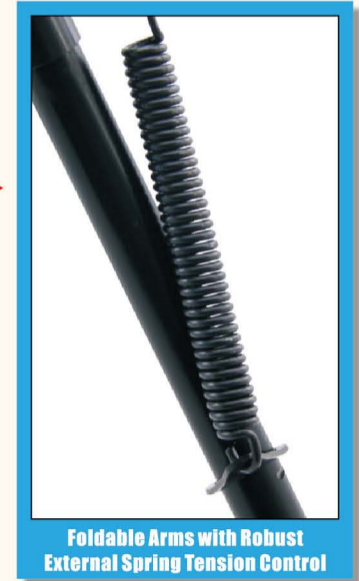

BP-29 Series