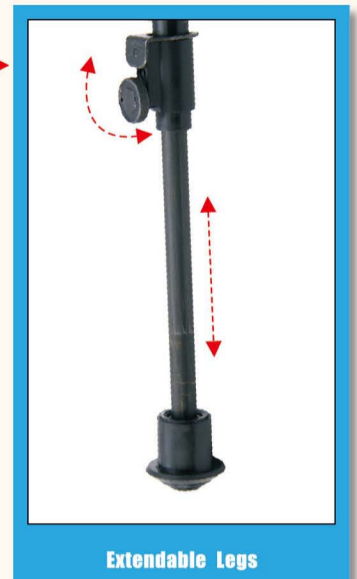

- 1) Bipod Body
- 2) Upper Leg (Female)
- 3) Cross Bolt
- 4) Adapter Locking Lever
- 5) Push Button
- 6) Lower Leg (Male)
- 7) Foot Plate Locking Screw Bolt
- 8) Foot Plate
- 9) Adapter Mount Release Lever

- 1) Bipod Body
- 2) Upper Leg (Female)
- 3) Cross Bolt
- 4) Push Button
- 5) Adapter Locking Lever
- 6) Push Button
- 7) Lower Leg (Male)
- 8) Foot Plate Locking Screw Bolt
- 9) Foot Plate
- 10) Adapter Mount Release Lever

BP-ADP001
Picatinny/Weaver, standard

- 1) Picatinny Deck
- 2) Rail Clamp
- 3) Flat Spacer
- 4) Spring Gasket
- 5) Locking Nut
- 6) Cross Bolt

BP-ADP001Q
Picatinny/Weaver, Quick-Release

- 1) Locking Screw
- 2) Fine Adjustment Nut(+/-1mm)
- 3) Picatinny Deck
- 4) Rail Clamp
- 5) Springs
- 6) Cross Bolt
- 7) Quick Detach Lever

BP-ADP002
Swivel Stud

- 1) Adapter Body
- 2) Locking Nut
- 3) Sling Swivel Hole
- 4) Locking Pin

BP-19 Series

Model	BP-19S	BP-19M	BP-19L	BP-19XL
Posi-lock	✓	✓	✓	✓
Swivel	X	X	X	X
Extendable Legs	✓	✓	✓	✓
Foldable Arms	✓	✓	✓	✓
Reversible Arms-Folding	✓	✓	✓	✓
Stand	Rubber	Rubber	Rubber	Rubber
Net Weight	452g	486g	508g	584g
Center Height(Min-Max)	6"-9"	7.87"-11.42"	10.23"-12.99"	13.38"-22.83"
Leg Length(Min-Max)	5.9"-9"	7.89"-12"	10.6"-14.17"	13.78"-24.6"