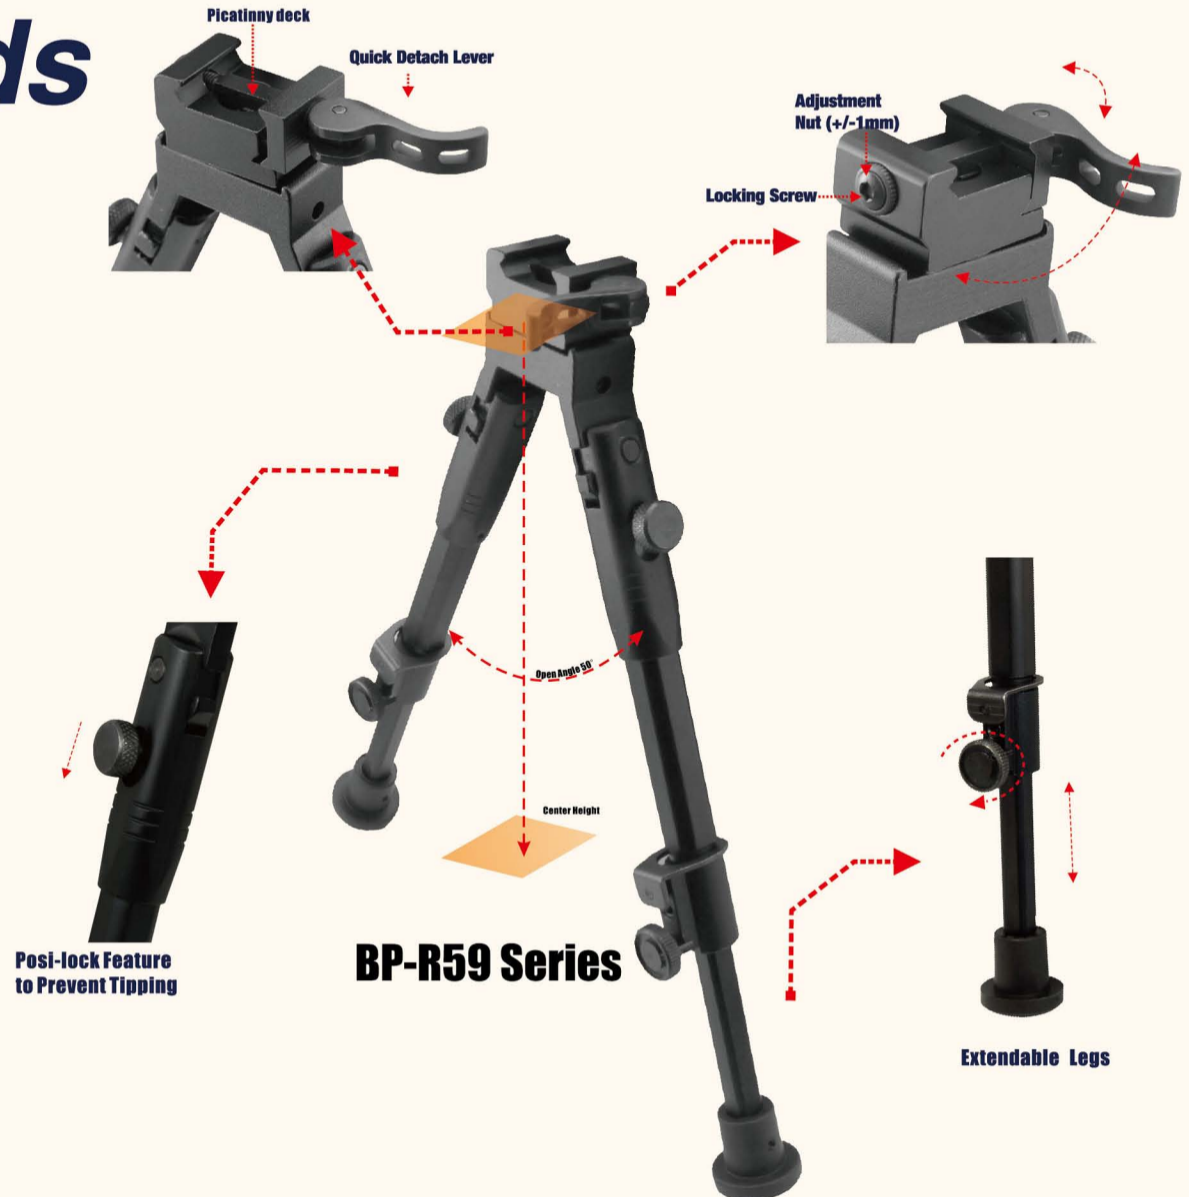

Quick Release Tactical Bipods

1) Durable aluminum construction
2) Picatinny rail mount
3) Quick release lever
4) Foldable arms with spring tension control
5) Extendable legs with Posi-lock wheel & quick retraction button

1) Locking Screw
2) Adjustment Nut (+/-1mm)
3) Picatinny Deck
4) Springs
5) Rail Clamp
6) Metal Spacer
7) Cross Bolt
8) Quick Detach Lever