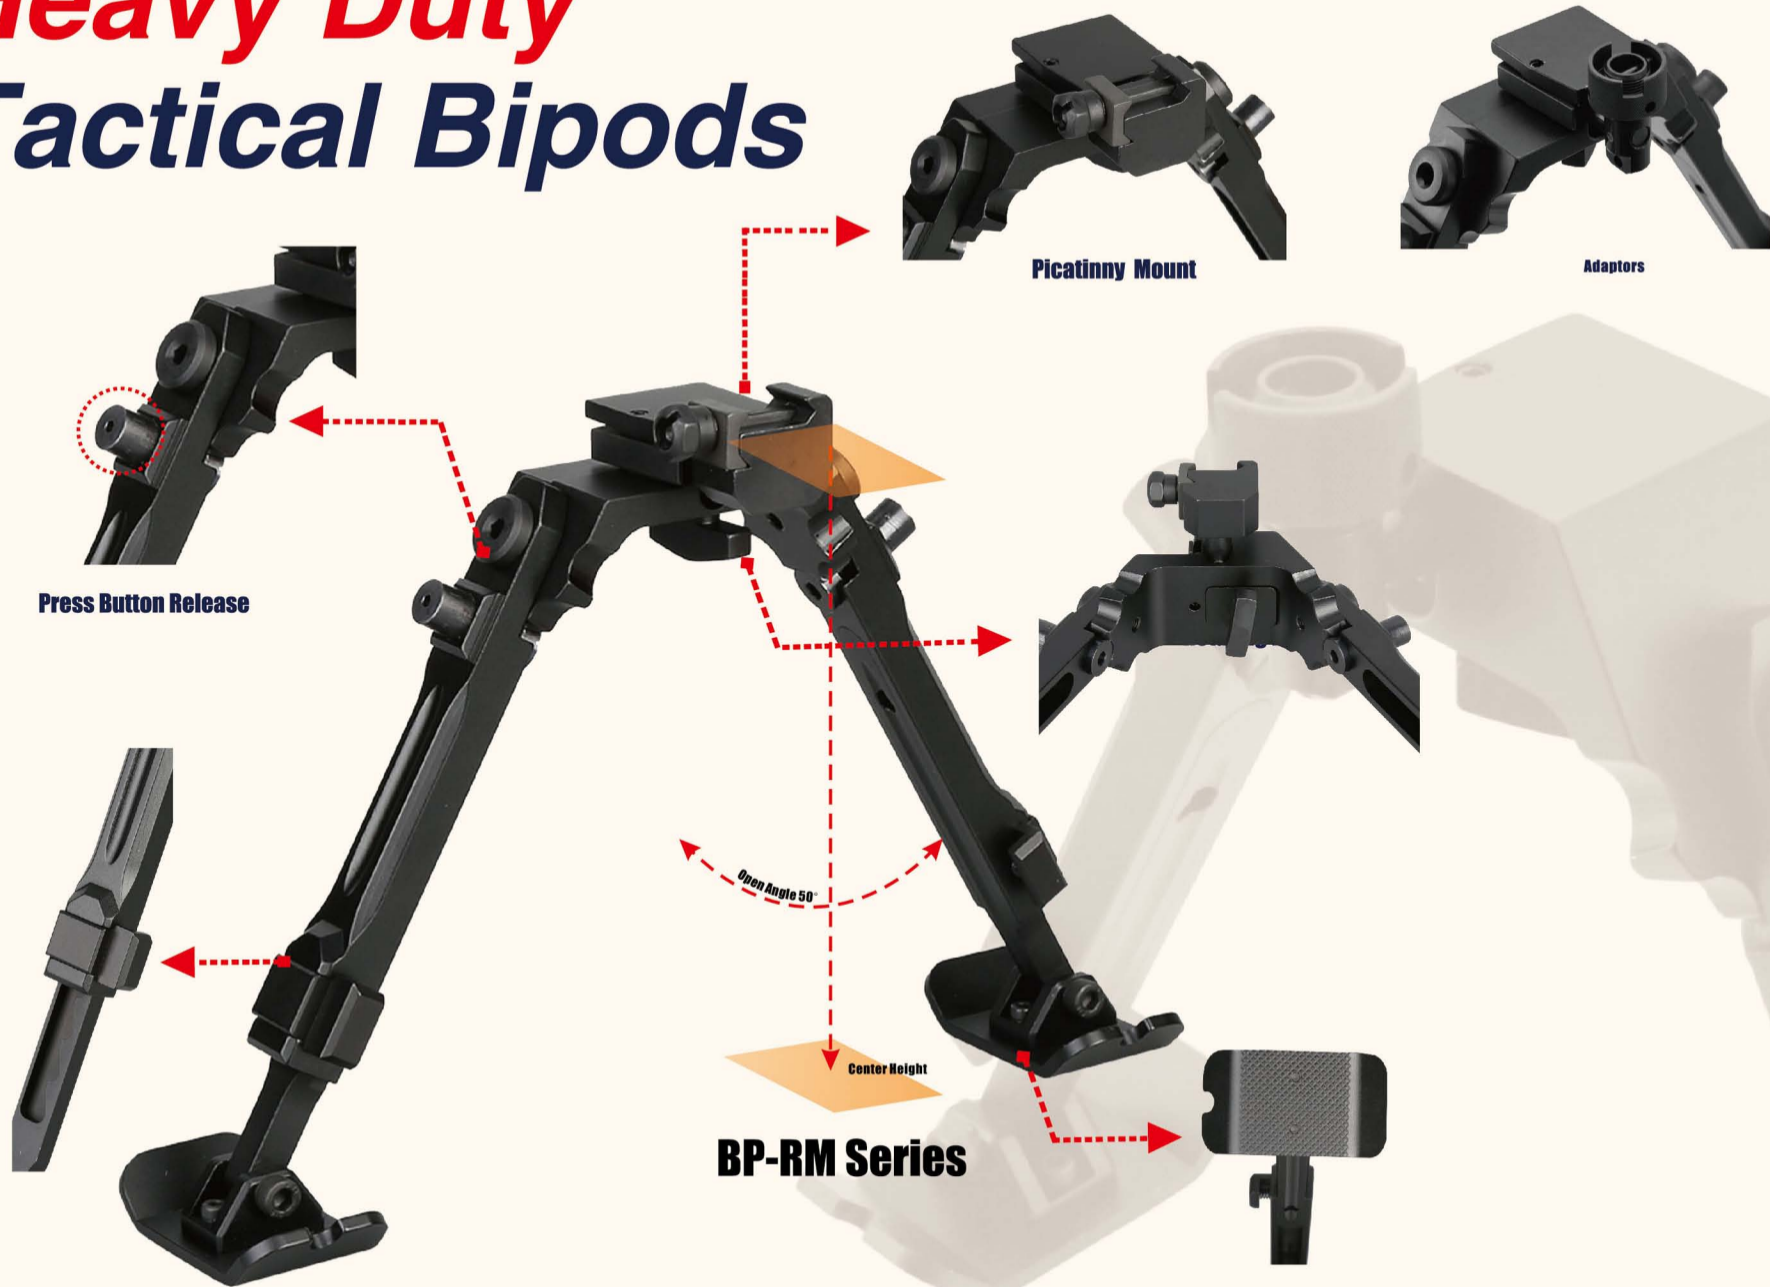

CHENXI

OUTDOOR PRODUCTS

2024 CATALOG

Heavy Duty Tactical Bipods

48 Bipods

Heavy Duty Tactical Bipods

- CNC machined from aircraft grade T6 or T7 Alum. alloy
- Bipod can be disassembled completely.
- Bipod legs can be folded backwards, downwards and forward (Bridge with 5 positions additional in 45 and 135 degrees).
- No special tools required. All screws can be tightened or loosened with a Hex-Wrench.

- 1) Bipod Body
- 2) Upper Leg (Female)
- 3) Cross Bolt
- 4) Adapter Locking Lever
- 5) Push Button
- 6) Lower Leg (Male)
- 7) Foot Plate Locking Screw Bolt
- 8) Foot Plate
- 9) Adapter Mount Release Lever

- 1) Bipod Body
- 2) Upper Leg (Female)
- 3) Cross Bolt
- 4) Push Button
- 5) Adapter Locking Lever
- 6) Push Button
- 7) Lower Leg (Male)
- 8) Foot Plate Locking Screw Bolt
- 9) Foot Plate
- 10) Adapter Mount Release Lever

BP-ADP002
Swivel Stud

- 1) Adapter Body
- 2) Locking Nut
- 3) Sling Swivel Hole
- 4) Locking Pin

BP-19 Series

Model	BP-19S	BP-19M	BP-19L	BP-19XL
Posi-lock	✓	✓	✓	✓
Swivel	X	X	X	X
Extendable Legs	✓	✓	✓	✓
Foldable Arms	✓	✓	✓	✓
Reversible Arms-Folding	✓	✓	✓	✓
Stand	Rubber	Rubber	Rubber	Rubber
Net Weight	452g	486g	508g	584g
Center Height(Min-Max)	6"-9"	7.87"-11.42"	10.23"-12.99"	13.38"-22.83"
Leg Length(Min-Max)	5.9"-9"	7.89"-12"	10.6"-14.17"	13.78"-24.6"