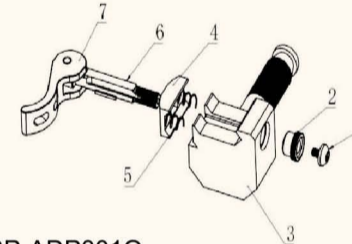

BP-ADP001Q
Picatinny/Weaver, Quick-Release

1) Locking Screw
2) Fine Adjustment Nut(+/-1mm)
3) Picatinny Deck
4) Rail Clamp
5) Springs
6) Cross Bolt
7) Quick Detach Lever