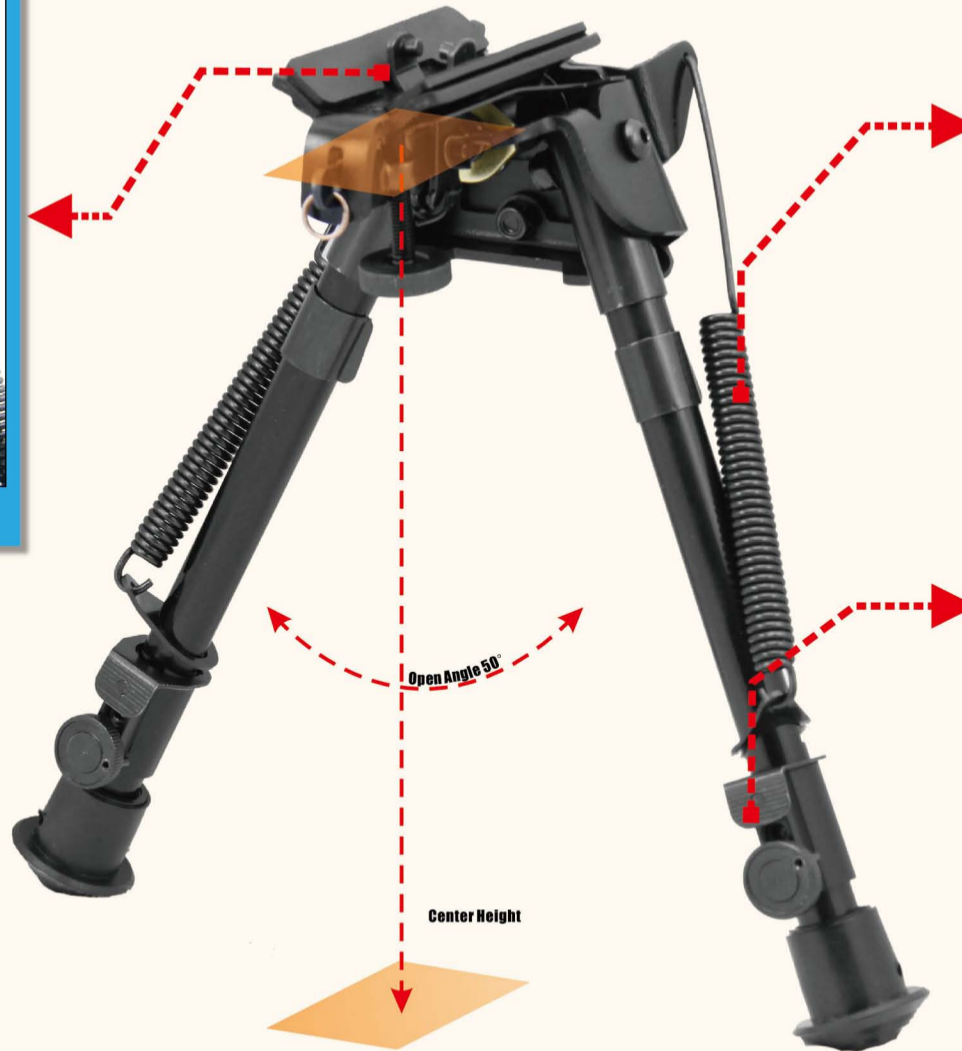

BP-29 Series