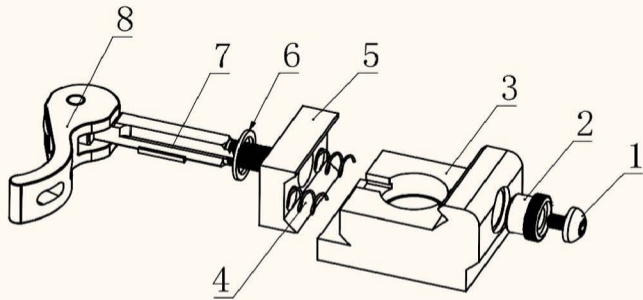

Quick Release Tactical Bipods

1) Durable aluminum construction
2) Picatinny rail mount
3) Quick release lever
4) Foldable arms with spring tension control
5) Extendable legs with Posi-lock wheel & quick retraction button

1) Locking Screw
2) Adjustment Nut (+/-1mm)
3) Picatinny Deck
4) Springs
5) Rail Clamp
6) Metal Spacer
7) Cross Bolt
8) Quick Detach Lever