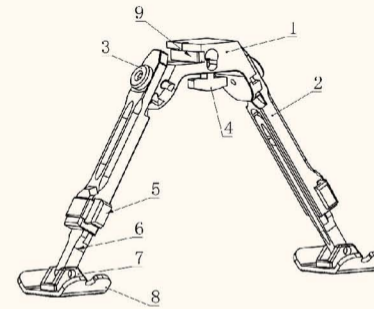

CHENXI

OUTDOOR PRODUCTS

2024 CATALOG

Heavy Duty Tactical Bipods

48 Bipods

Heavy Duty Tactical Bipods

- CNC machined from aircraft grade T6 or T7 Alum. alloy
- Bipod can be disassembled completely.
- Bipod legs can be folded backwards, downwards and forward (Bridge with 5 positions additional in 45 and 135 degrees).
- No special tools required. All screws can be tightened or loosened with a Hex-Wrench.

Item No.	Material	Leg Length (mm)		Center Height(mm)		Adjustable Positions
		Min	Max	Min	Max	
BP-R7	Alum. T7075	207mm	268mm	195.8	248	4
BP-MINI	T6 Alum.	140.5	184.5	129.23	167.33	4
BP-REXH	T6 Alum.	TBD	TBD	TBD	TBD	6
BP-RH	T6 Alum.	TBD	TBD	TBD	TBD	5
BP-RM	T6 Alum.	207mm	268mm	195.8	248	4
BP-RS	T6 Alum.	167.99	198.14	161.18	187.29	2

- 1) Bipod Body
- 2) Upper Leg (Female)
- 3) Cross Bolt
- 4) Adapter Locking Lever
- 5) Push Button
- 6) Lower Leg (Male)
- 7) Foot Plate Locking Screw Bolt
- 8) Foot Plate
- 9) Adapter Mount Release Lever

Model	B-29S	BP-29M	BP-29L	BP-29XL
Posi-lock	✓	✓	✓	✓
Swivel	✓	✓	✓	✓
Extendable Legs	✓	✓	✓	✓
Foldable Arms	✓	✓	✓	✓
Reversible Arms-Folding	✓	✓	✓	✓
Stand	Rubber	Rubber	Rubber	Rubber
Net Weight	532g	574g	594g	670g
Center Height(Min-Max)	6"-9"	7.87"-11.42"	10.23"-12.99"	13.38"-22.83"
Leg Length(Min-Max)	5.9"-9"	7.89"-12"	10.6"-14.17"	13.78"-24.6"