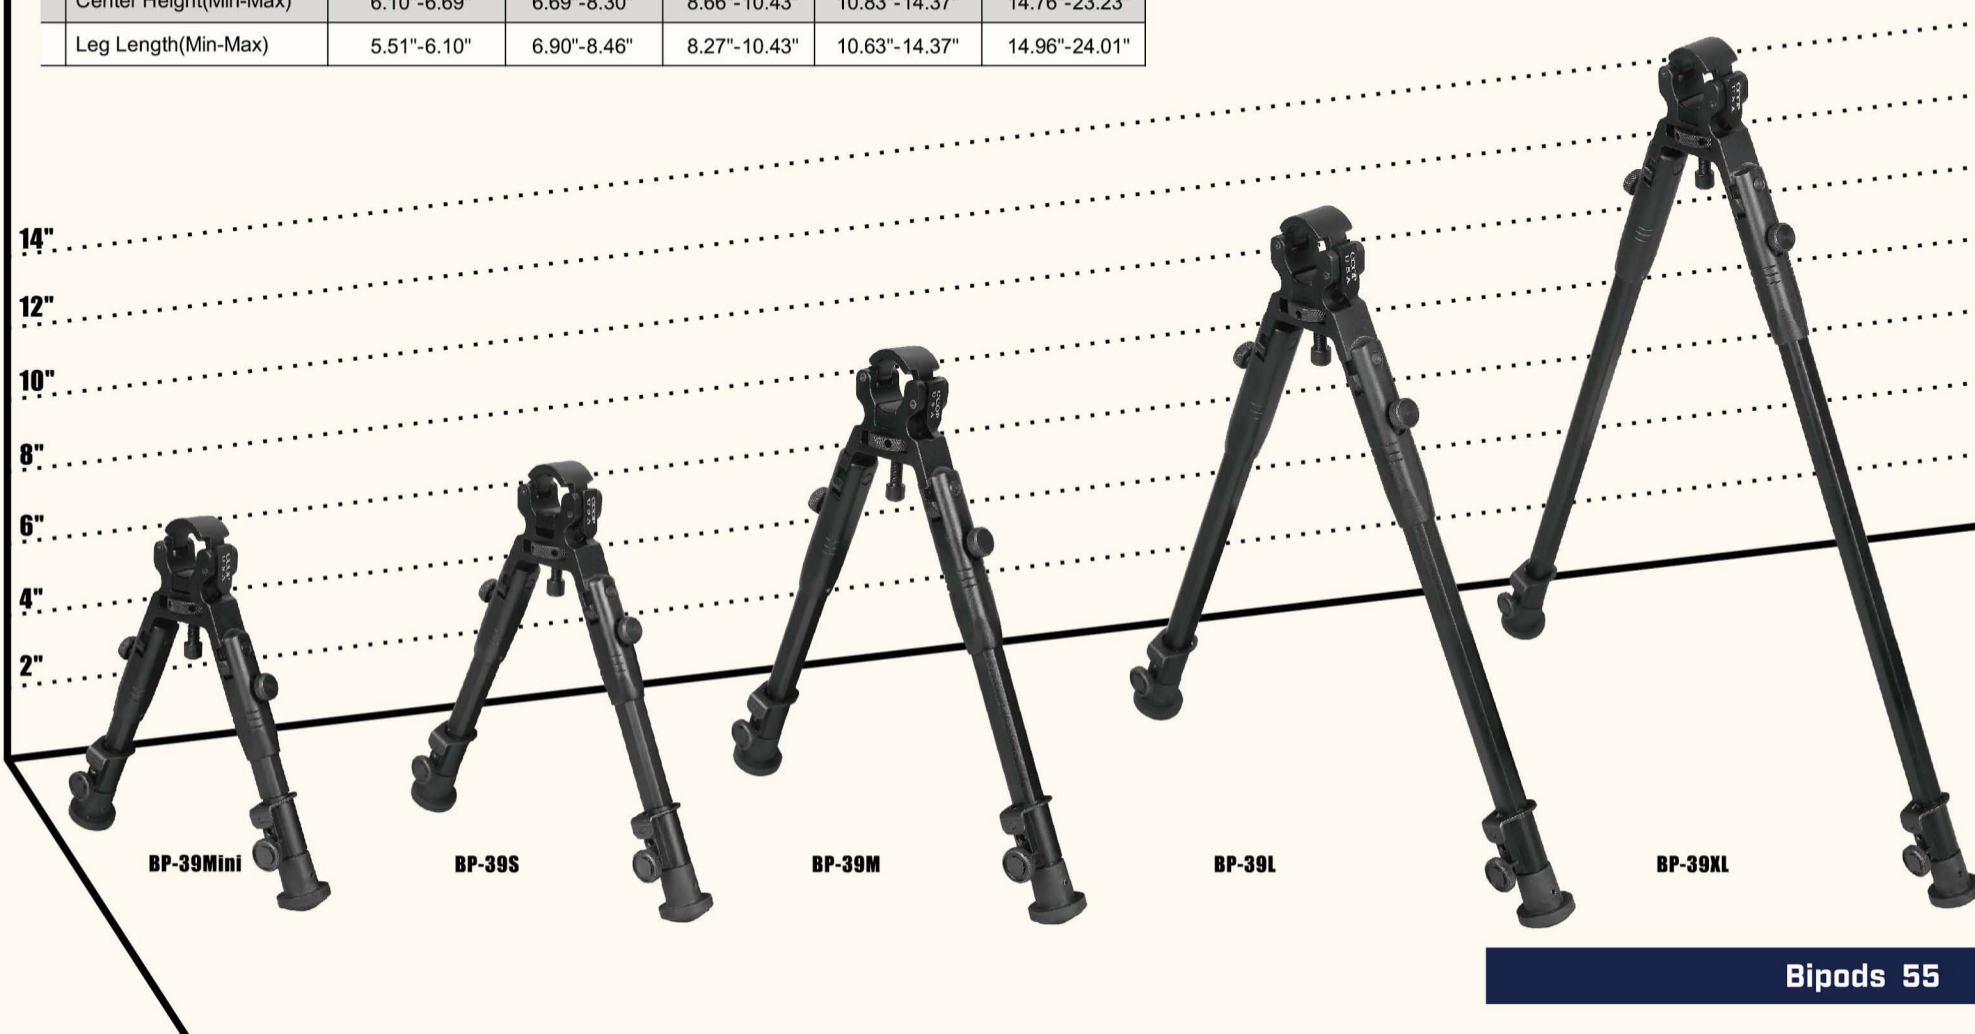

Model	BP-39Mini	BP-39S	BP-39M	BP-39L	BP-39XL
Posi-lock	✓	✓	✓	✓	✓
Extendable Legs	✓	✓	✓	✓	✓
Foldable Arms	✓	✓	✓	✓	✓
Reversible Arms-Folding	✓	✓	✓	✓	✓
Stand	Rubber	Rubber	Rubber	Rubber	Rubber
Net Weight	261.05g	283.75g	328g	370g	452g
Center Height(Min-Max)	6.10"-6.69"	6.69"-8.30"	8.66"-10.43"	10.83"-14.37"	14.76"-23.23"
Leg Length(Min-Max)	5.51"-6.10"	6.90"-8.46"	8.27"-10.43"	10.63"-14.37"	14.96"-24.01"

Barrel Clamp Bipods

1) Durable aluminum construction
2) Reinforced clamping adjustment wheel
3) Unique Posi-lock to prevent tipping
4) Adjustable legs and rubberized stand