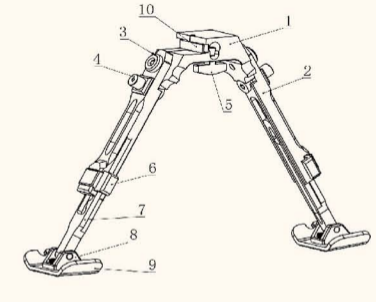

1) Bipod Body
2) Upper Leg (Female)
3) Cross Bolt
4) Push Button
5) Adapter Locking Lever
6) Push Button
7) Lower Leg (Male)
8) Foot Plate Locking Screw Bolt
9) Foot Plate
10) Adapter Mount Release Lever