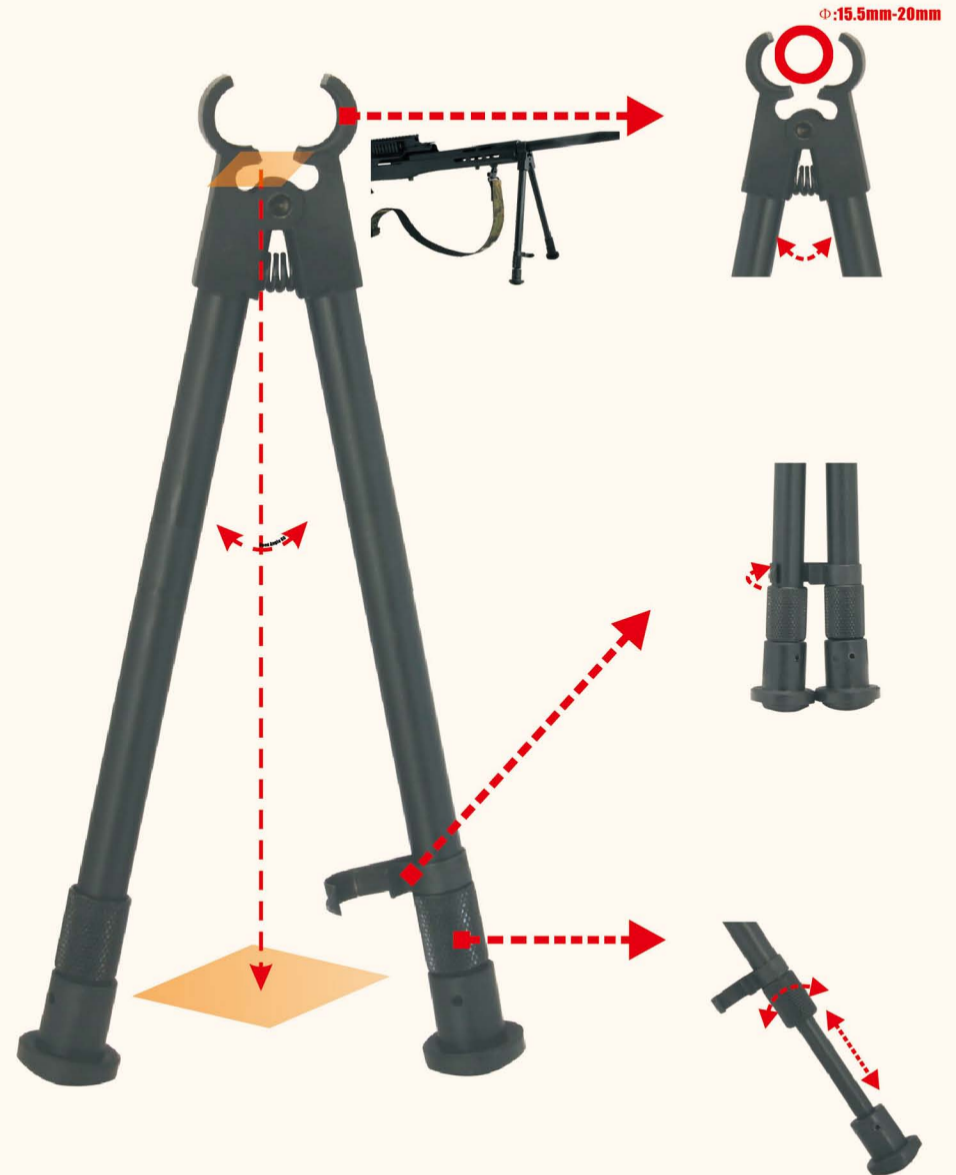

Model	BP-R79S	BP-R79M	BP-R79L	BP-R79XL
Posi-Lock	Yes	Yes	Yes	Yes
Extendable Legs	Yes	Yes	Yes	Yes
Reversible Arms-Folding	Yes	Yes	Yes	Yes
Stand	Rubber	Rubber	Rubber	Rubber
Net Weight	384	455	489	566
Center Height (Min-Max)	6.3"-7.68"	8.27"-12.80"	10.24"-13.98"	13.39"-22.83"
Leg Length (Min-Max)	5.71"-7.28"	7.87"-12.60"	10.24"-14.17"	13.31"-23.62"

9915001 (12")

Plastic Bipods

Model	BP-R5	BP-R6	9915002	9915001
Posi-lock	X	X	X	X
Swivel	X	X	X	X
Extendable Legs	✓	✓	X	X
Foldable Arms	X	X	X	X
Reversible Arms-Folding	✓	✓	X	X
Stand	Rubber	Rubber	Nylon	Nylon
Net Weight	150g	178g	114g	142g
Center Height(Min-Max)	6.30"-8.07"	8.66"-11.81"	6.5"	9"
Leg Length(Min-Max)	6.69"-8.86"	9.25"-12.50"	8"	11"