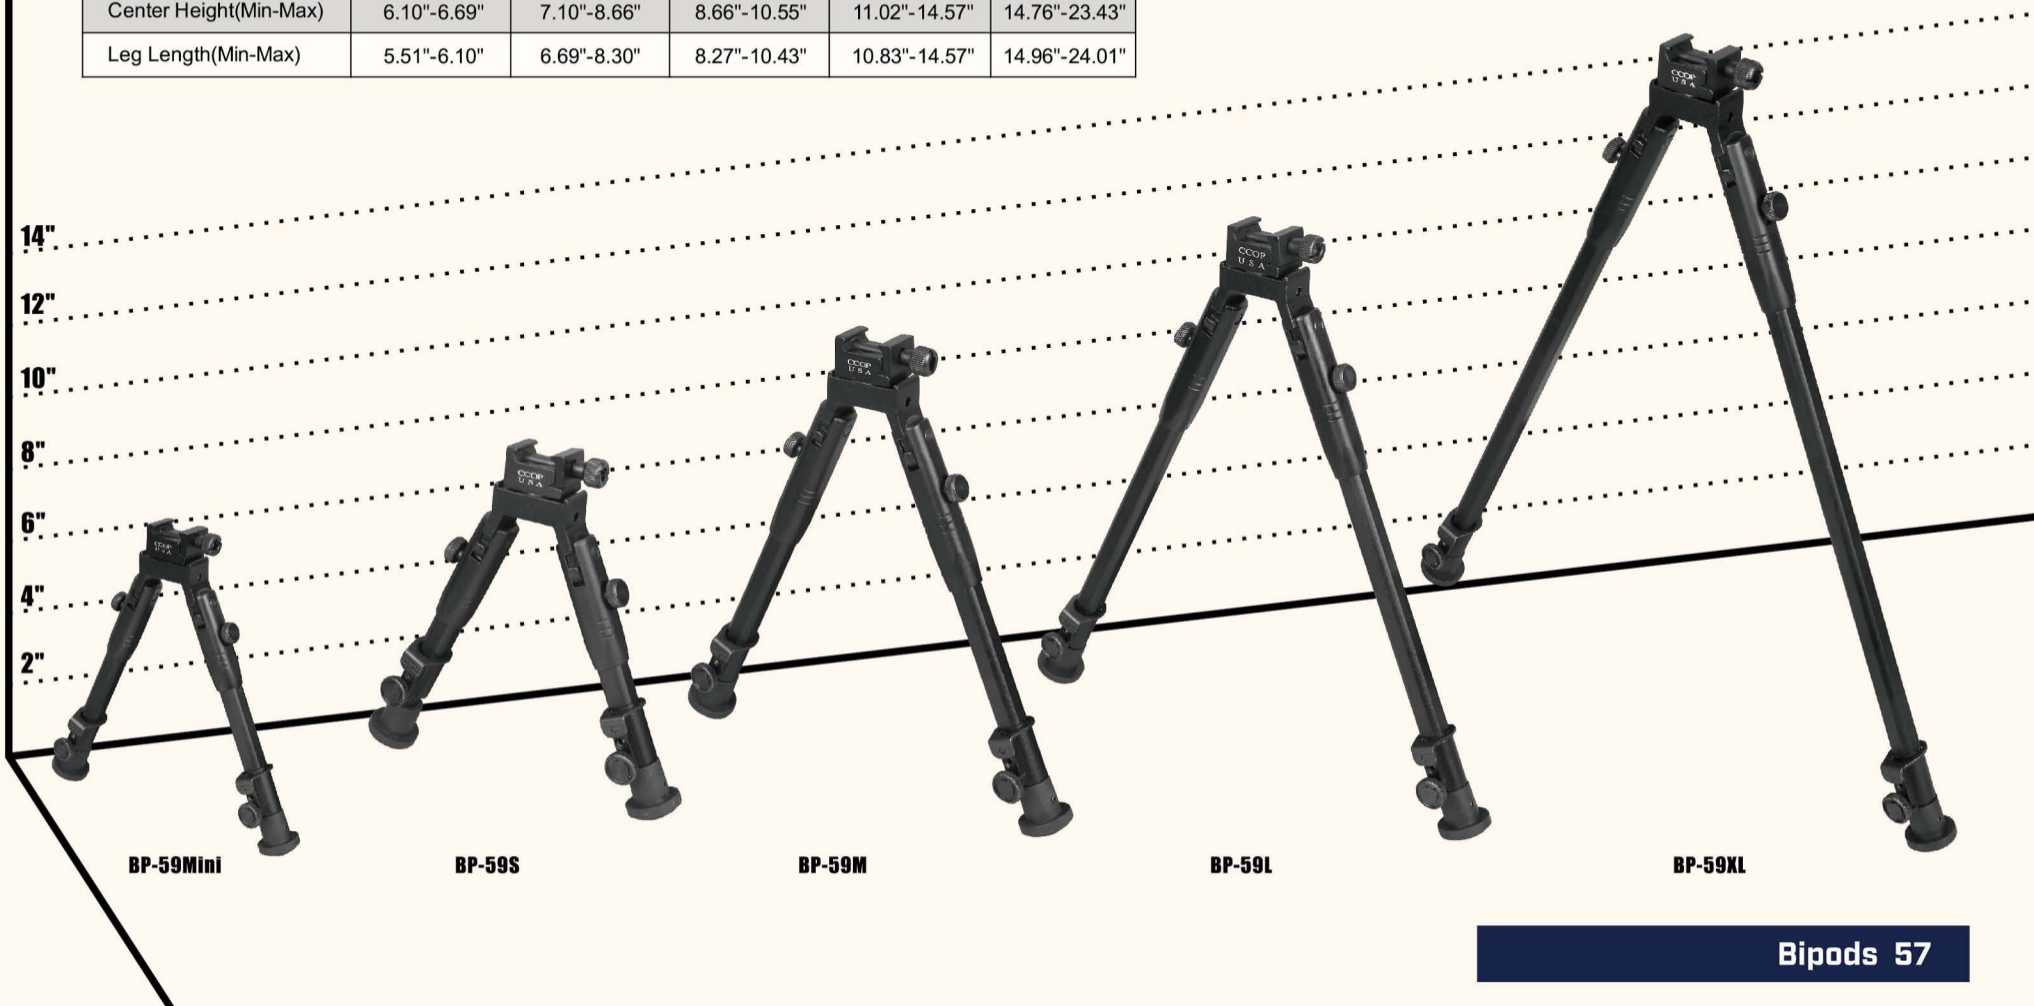

Model	B-29S	BP-29M	BP-29L	BP-29XL
Posi-lock	✓	✓	✓	✓
Swivel	✓	✓	✓	✓
Extendable Legs	✓	✓	✓	✓
Foldable Arms	✓	✓	✓	✓
Reversible Arms-Folding	✓	✓	✓	✓
Stand	Rubber	Rubber	Rubber	Rubber
Net Weight	532g	574g	594g	670g
Center Height(Min-Max)	6"-9"	7.87"-11.42"	10.23"-12.99"	13.38"-22.83"
Leg Length(Min-Max)	5.9"-9"	7.89"-12"	10.6"-14.17"	13.78"-24.6"

BP-39 Series

Model	BP-39Mini	BP-39S	BP-39M	BP-39L	BP-39XL
Posi-lock	✓	✓	✓	✓	✓
Extendable Legs	✓	✓	✓	✓	✓
Foldable Arms	✓	✓	✓	✓	✓
Reversible Arms-Folding	✓	✓	✓	✓	✓
Stand	Rubber	Rubber	Rubber	Rubber	Rubber
Net Weight	261.05g	283.75g	328g	370g	452g
Center Height(Min-Max)	6.10"-6.69"	6.69"-8.30"	8.66"-10.43"	10.83"-14.37"	14.76"-23.23"
Leg Length(Min-Max)	5.51"-6.10"	6.90"-8.46"	8.27"-10.43"	10.63"-14.37"	14.96"-24.01"

Posi-lock Feature to Prevent Tipping

Extendable Legs

Model	BP-59Mini	BP-59S	BP-59M	BP-59L	BP-59XL
Posi-lock	✓	✓	✓	✓	✓
Extendable Legs	✓	✓	✓	✓	✓
Foldable Arms	✓	✓	✓	✓	✓
Reversible Arms-Folding	✓	✓	✓	✓	✓
Stand	Rubber	Rubber	Rubber	Rubber	Rubber
Net Weight	248 g	272.4g	370g	411g	494g
Center Height(Min-Max)	6.10"-6.69"	7.10"-8.66"	8.66"-10.55"	11.02"-14.57"	14.76"-23.43"
Leg Length(Min-Max)	5.51"-6.10"	6.69"-8.30"	8.27"-10.43"	10.83"-14.57"	14.96"-24.01"

Tactical Bipods

- 1) Durable aluminum construction
- 2) Picatinny rail mount
- 3) Unique Posi-lock to prevent tipping
- 4) Adjustable legs and rubberized stand

BP-79 Series

Model	BP-79S	BP-79M	BP-79L	BP-79XL
Posi-lock	✓	✓	✓	✓
Extendable Legs	✓	✓	✓	✓
Foldable Arms	✓	✓	✓	✓
Reversible Arms-Folding	✓	✓	✓	✓
Stand	Rubber	Rubber	Rubber	Rubber
Net Weight	384g	455g	489g	566g
Center Height(Min-Max)	6.30"-7.68"	8.2"-12.80"	10.24"-13.98"	13.39"-22.83"
Leg Length(Min-Max)	5.71"-7.28"	7.87"-12.60"	10.24"-14.17"	13.31"-23.62"