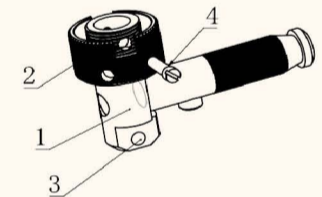

- 1) Bipod Body
- 2) Upper Leg (Female)
- 3) Cross Bolt
- 4) Adapter Locking Lever
- 5) Push Button
- 6) Lower Leg (Male)
- 7) Foot Plate Locking Screw Bolt
- 8) Foot Plate
- 9) Adapter Mount Release Lever

- 1) Bipod Body
- 2) Upper Leg (Female)
- 3) Cross Bolt
- 4) Push Button
- 5) Adapter Locking Lever
- 6) Push Button
- 7) Lower Leg (Male)
- 8) Foot Plate Locking Screw Bolt
- 9) Foot Plate
- 10) Adapter Mount Release Lever

BP-ADP002
Swivel Stud

- 1) Adapter Body
- 2) Locking Nut
- 3) Sling Swivel Hole
- 4) Locking Pin

BP-19 Series

Model	BP-19S	BP-19M	BP-19L	BP-19XL
Posi-lock	✓	✓	✓	✓
Swivel	X	X	X	X
Extendable Legs	✓	✓	✓	✓
Foldable Arms	✓	✓	✓	✓
Reversible Arms-Folding	✓	✓	✓	✓
Stand	Rubber	Rubber	Rubber	Rubber
Net Weight	452g	486g	508g	584g
Center Height(Min-Max)	6"-9"	7.87"-11.42"	10.23"-12.99"	13.38"-22.83"
Leg Length(Min-Max)	5.9"-9"	7.89"-12"	10.6"-14.17"	13.78"-24.6"