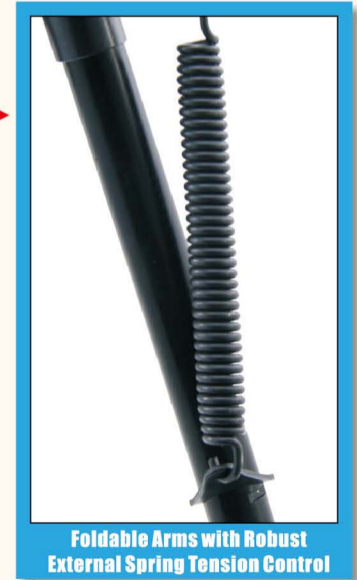

- 1) Bipod Body
- 2) Upper Leg (Female)
- 3) Cross Bolt
- 4) Adapter Locking Lever
- 5) Push Button
- 6) Lower Leg (Male)
- 7) Foot Plate Locking Screw Bolt
- 8) Foot Plate
- 9) Adapter Mount Release Lever

- 1) Bipod Body
- 2) Upper Leg (Female)
- 3) Cross Bolt
- 4) Push Button
- 5) Adapter Locking Lever
- 6) Push Button
- 7) Lower Leg (Male)
- 8) Foot Plate Locking Screw Bolt
- 9) Foot Plate
- 10) Adapter Mount Release Lever

BP-ADP002
Swivel Stud

- 1) Adapter Body
- 2) Locking Nut
- 3) Sling Swivel Hole
- 4) Locking Pin

BP-19 Series

Model	BP-19S	BP-19M	BP-19L	BP-19XL
Posi-lock	✓	✓	✓	✓
Swivel	X	X	X	X
Extendable Legs	✓	✓	✓	✓
Foldable Arms	✓	✓	✓	✓
Reversible Arms-Folding	✓	✓	✓	✓
Stand	Rubber	Rubber	Rubber	Rubber
Net Weight	452g	486g	508g	584g
Center Height(Min-Max)	6"-9"	7.87"-11.42"	10.23"-12.99"	13.38"-22.83"
Leg Length(Min-Max)	5.9"-9"	7.89"-12"	10.6"-14.17"	13.78"-24.6"