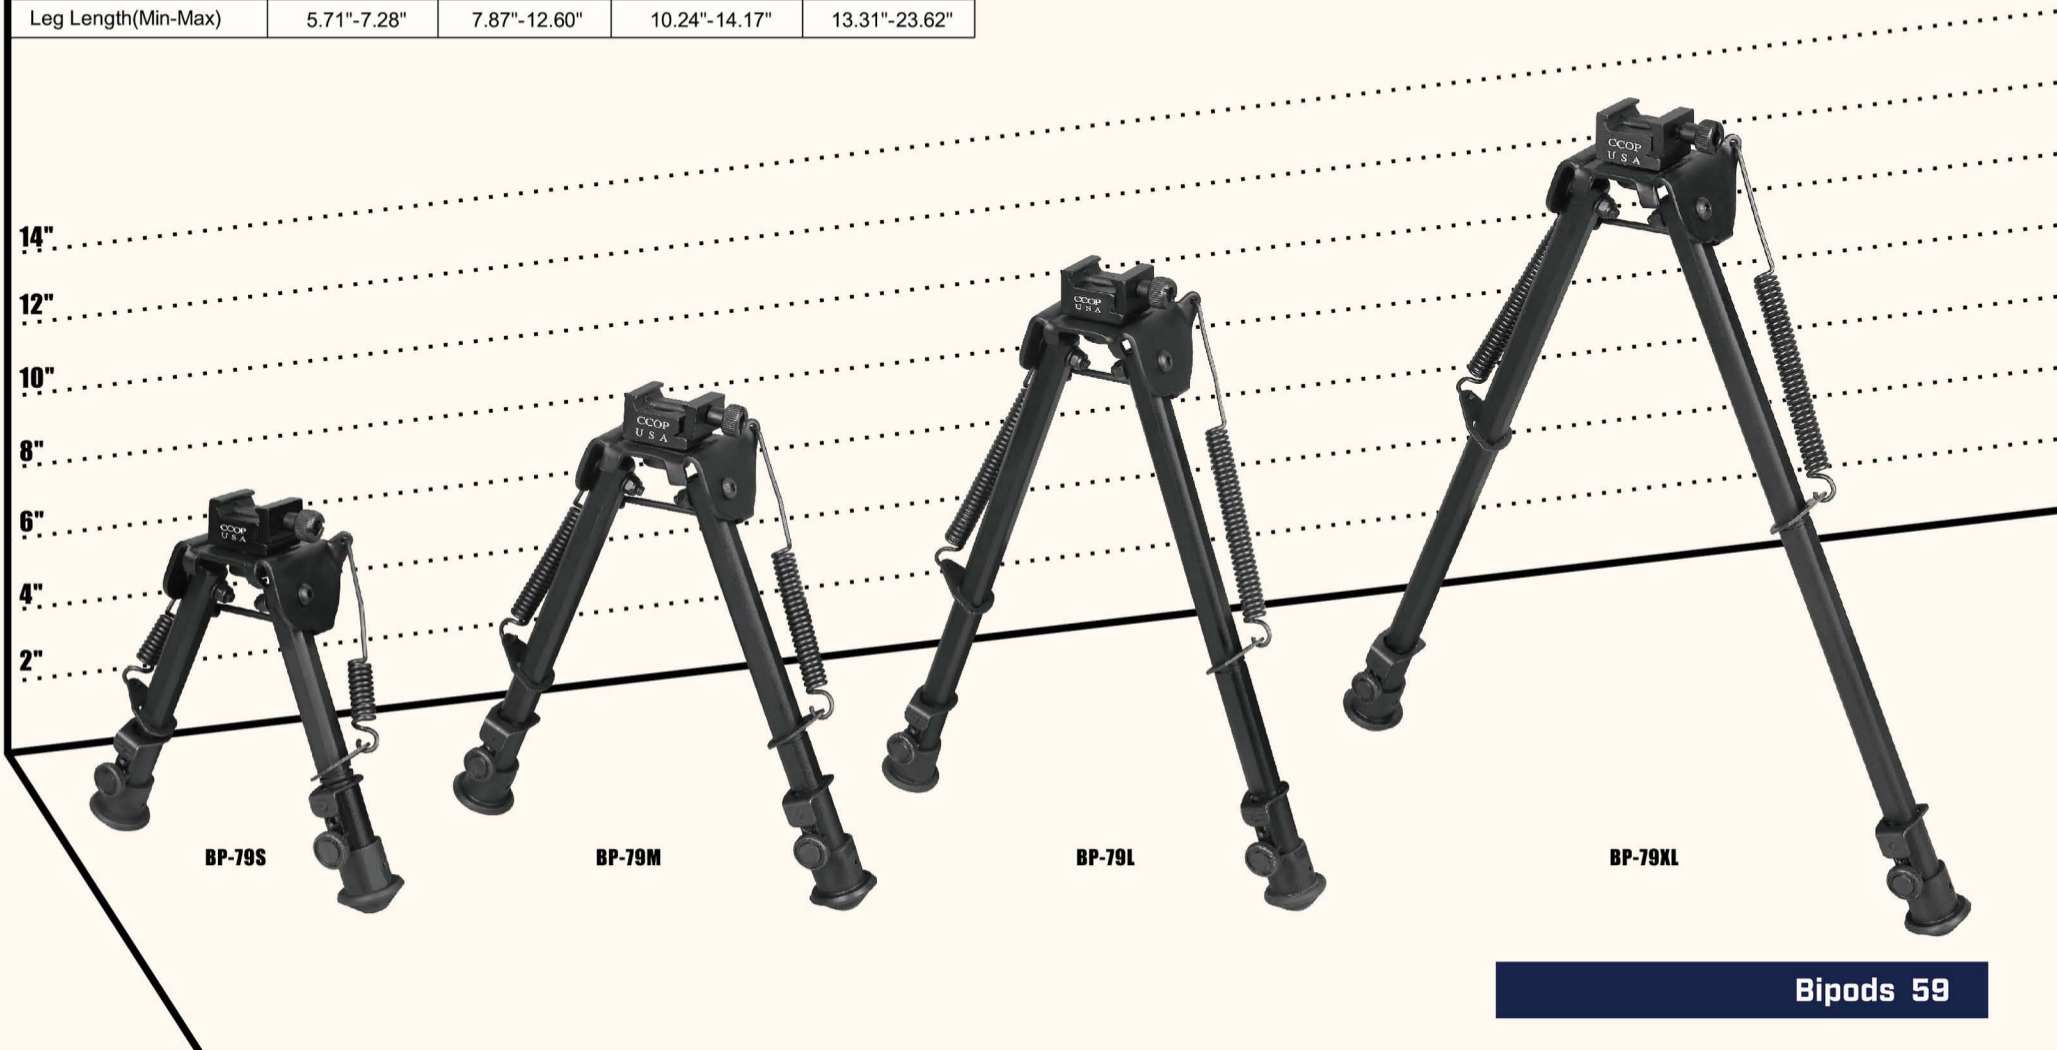

Model	BP-79S	BP-79M	BP-79L	BP-79XL
Posi-lock	✓	✓	✓	✓
Extendable Legs	✓	✓	✓	✓
Foldable Arms	✓	✓	✓	✓
Reversible Arms-Folding	✓	✓	✓	✓
Stand	Rubber	Rubber	Rubber	Rubber
Net Weight	384g	455g	489g	566g
Center Height(Min-Max)	6.30"-7.68"	8.2"-12.80"	10.24"-13.98"	13.39"-22.83"
Leg Length(Min-Max)	5.71"-7.28"	7.87"-12.60"	10.24"-14.17"	13.31"-23.62"

Tactical Bipods

1) Durable aluminum construction
2) Picatinny rail mount
3) Foldable arms with spring tension control
4) Extendable legs with Posi-lock wheel & quick retraction button