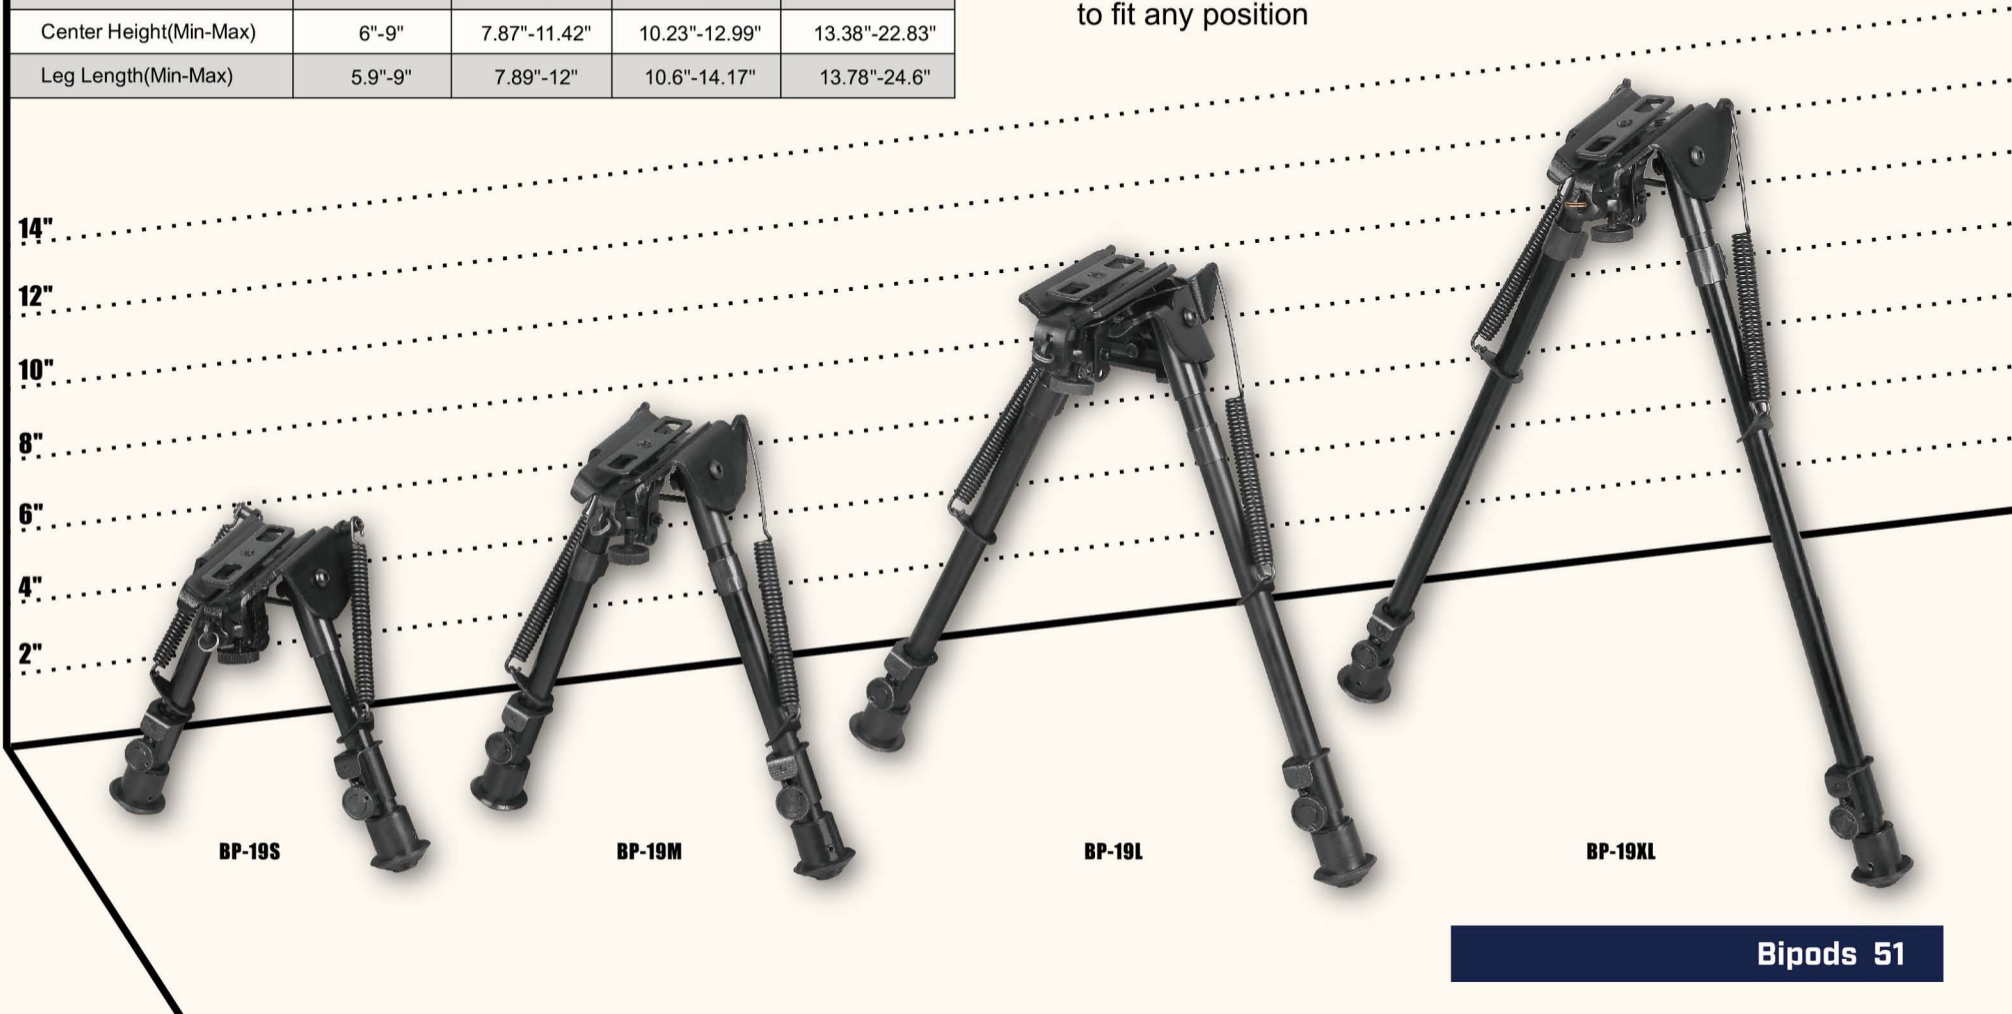

Model	BP-19S	BP-19M	BP-19L	BP-19XL
Posi-lock	✓	✓	✓	✓
Swivel	X	X	X	X
Extendable Legs	✓	✓	✓	✓
Foldable Arms	✓	✓	✓	✓
Reversible Arms-Folding	✓	✓	✓	✓
Stand	Rubber	Rubber	Rubber	Rubber
Net Weight	452g	486g	508g	584g
Center Height(Min-Max)	6"-9"	7.87"-11.42"	10.23"-12.99"	13.38"-22.83"
Leg Length(Min-Max)	5.9"-9"	7.89"-12"	10.6"-14.17"	13.78"-24.6"

Tactical Bipods

1) Durable aluminum construction
2) Complete with three mounting systems-stud mount, weaver picatinny mount and barrel mount
3) Foldable arms with spring-return control
4) Extendable legs with individual adjustment function to fit any position