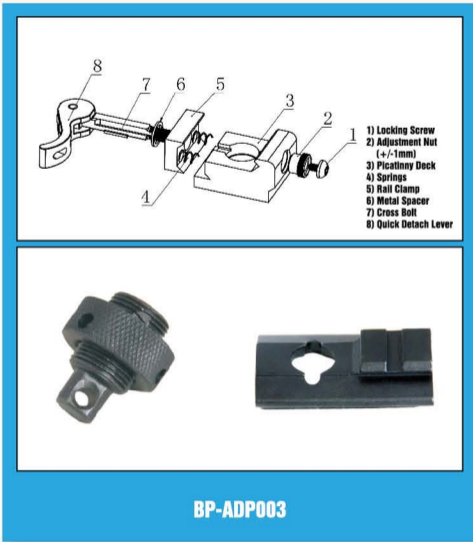

Quick Release Tactical Bipods

BP-R79 Series